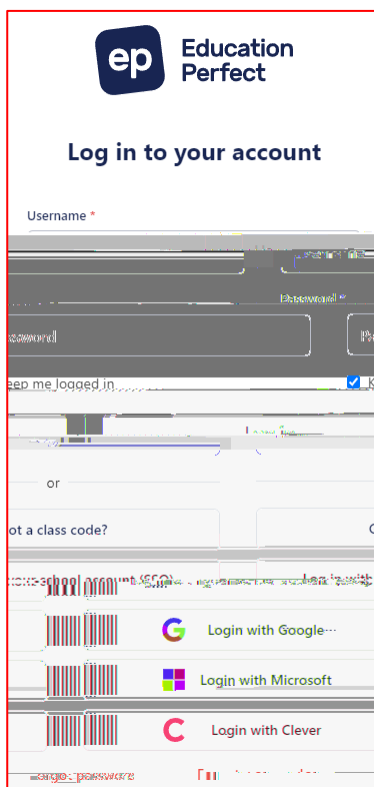

Education Perfect can be accessed via EdPass Portal

Education Perfect | Open Access College

NOTE:

[EdPass | Logging in \(hub and spoke details\)](#)

Important Information

The login page on the Education Perfect website **cannot** be used to access EP. Please access Education Perfect via the EdPass Portal.